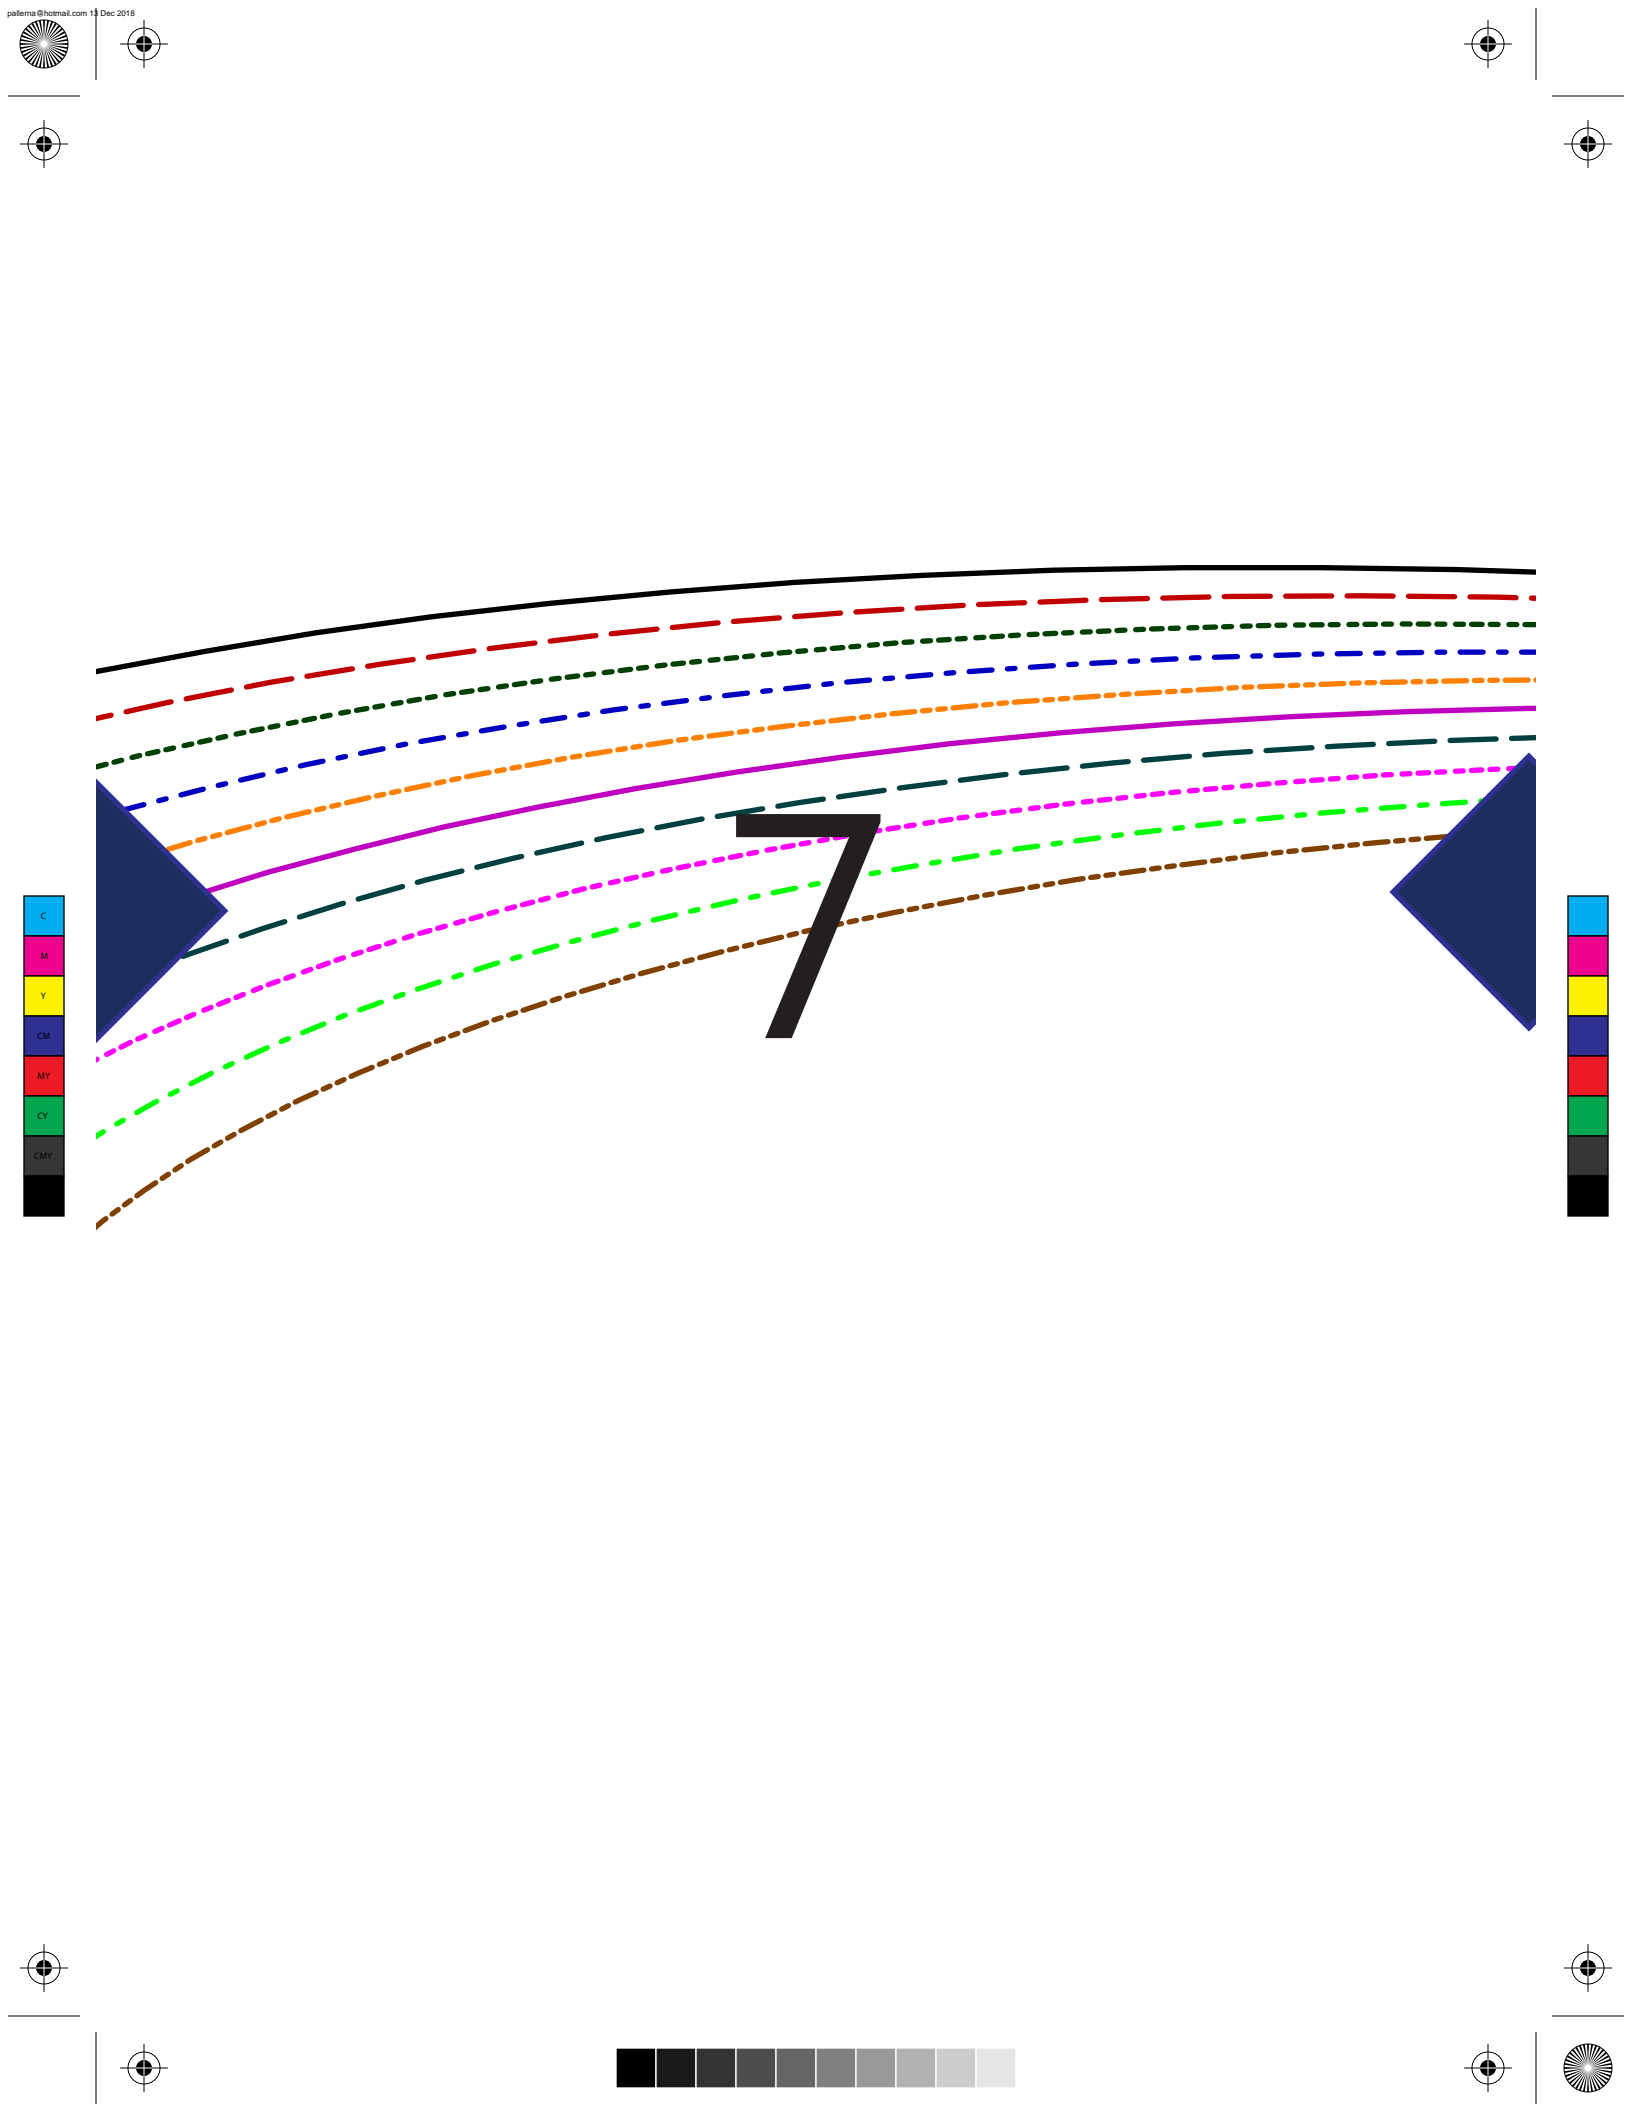

TEST SQUARE

4" x 4"

10.1 x 10.1

1

DOLMAN SLEEVE  
TOP  
FRONT AND BACK PIECES  
CUT 1 OF EACH  
ON FOLD

4

5

10

11

12