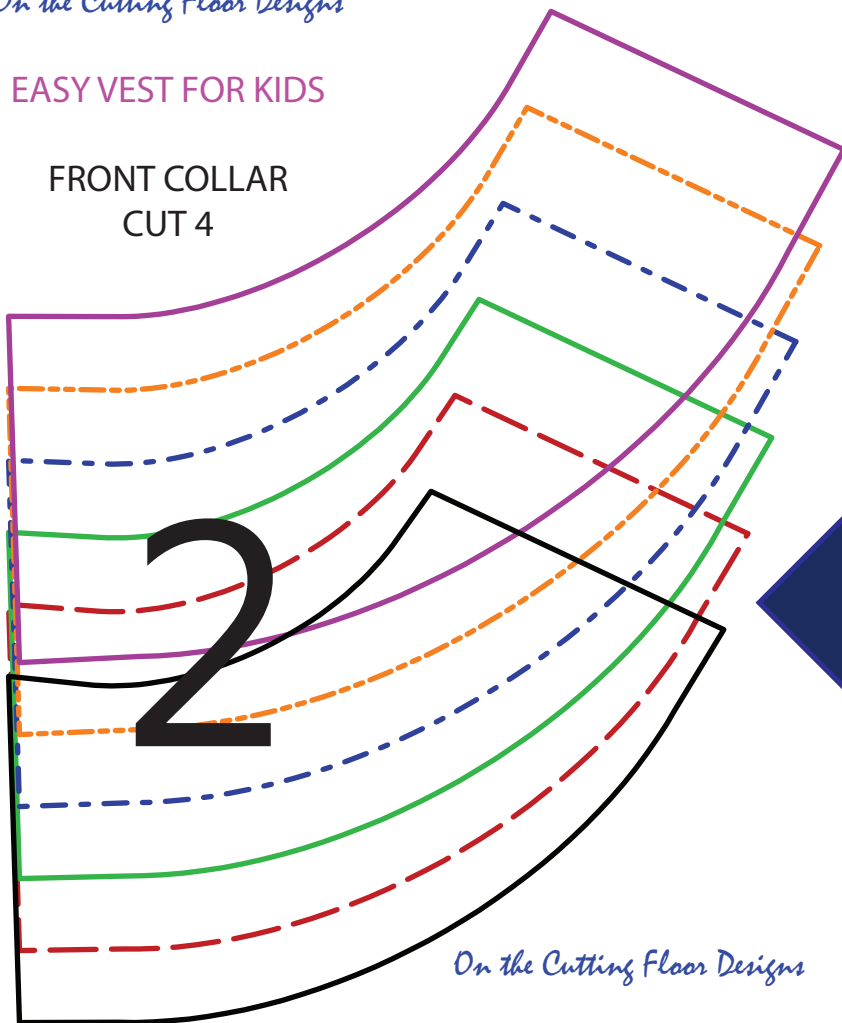

SQUARE TEST

4" X 4"
10.1 CMS X 10.1 CMS

On the Cutting Floor Designs

EASY VEST FOR KIDS

On the Cutting Floor Designs

EASY VEST FOR KIDS

FRONT COLLAR
CUT 4

On the Cutting Floor Designs

EASY VEST FOR KIDS

BACK COLLAR
CUT 4

3

On the Cutting Floor

EASY VEST FOR

BACK BODICE
CUT 2

4

Designs

KIDS

FRONT BODICE CUT 2

5

6

7

8

9

10